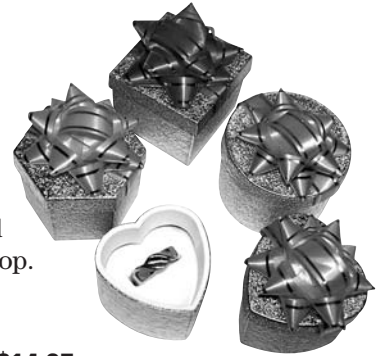

Box up the savings!

Oops! David
ordered too many!

Stock up and save now!

NEW! Embossed Mosaic Hat Boxes. Assorted shapes and colors, each with a mini bow on top. 48 pack.

BXH48EMB	Reg \$19.95	Sale! \$14.95
Buy 3 or more		\$12.95